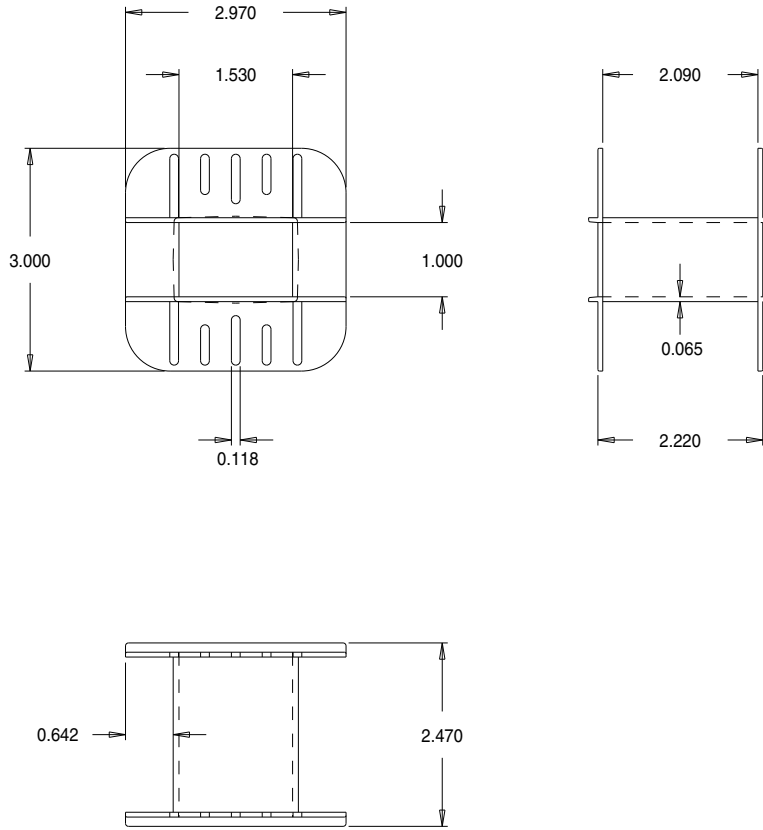

Part No. L00700

120 x 1 Single Section 'L' Range Bobbin

Dimensions in inches.

Issue 1